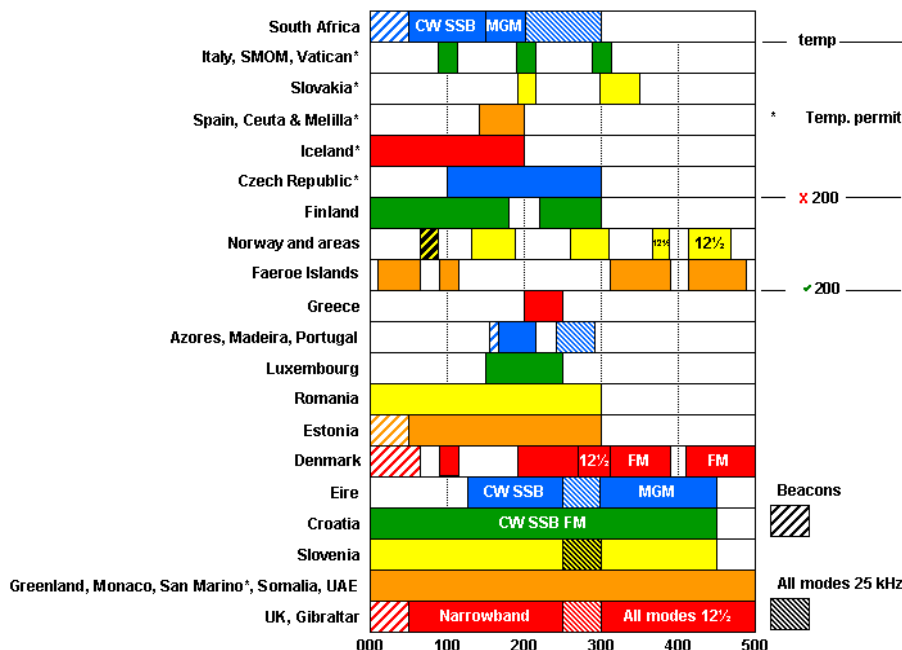

International 70 MHz allocations

Country	Freq. [kHz]	Power [W]	License	Notes
Belgium	69950	10 EIRP	Individual	Max bandwidth 10 kHz
Croatia	000-450	10		
Czech Republic	100-300	10 ERP	Individual	
Denmark	988-062 088-112 188-387 413-512	25	CEPT	Picture does not show allocation outside 000-500
Eire	125-450	50 PEP	General	25 W PEP mobile
Estonia	000-300	1000	CEPT	A: 1 kW, B+CEPT: 100 W, D: 10 W
Faeroe Islands	013-062 088-112 313-387 413-487	25	Individual	Everybody can apply for a license
Finland Aaland, Market	000-175 225-300	25, 30 or 100	CEPT	Restrictions apply closer than 50 km to LA and RA boarders
Germany	69950	9,9 EIRP	Individual	
Greece	200-250	100 PEP	CEPT	Max bandwidth 3 kHz, i.e. no FM
Greenland	000-500	500-1000	CEPT?	Conditions to be confirmed
Iceland	000-200	100	Individual	
Italy	088-112 188-212 288-312	25 EIRP	General	
Luxemburg	150-250	10 ERP		
Monaco	000-500	25	CEPT	Contact 3A2LF, before operation
Norway	063-087 138-187 263-312 363-387 413-462	100	CEPT	Incl. Svalbard, Bear Island, Jan Mayen, Bouvet Island, Peter I Island and the Norwegian land areas on Antarctica
Portugal, Azores, Madeira	157-212 238-287	100 EIRP	CEPT	Class 1 only
Romania	000-300	20	Individual	
San Marino	000-500	100	General	
Slovakia	190-215 300-350	10 ERP	Individual	
Slovenia	000-450	100		
Somalia	000-500	3000		Power limit is not a typo!
South Africa	000-300	400		Power limit is in SSB/CW section
Spain	150-200	10 ERP	CEPT	
UK, Gibraltar, Sovereign Bases	000-500	160		
UAE	000-500	100	General	